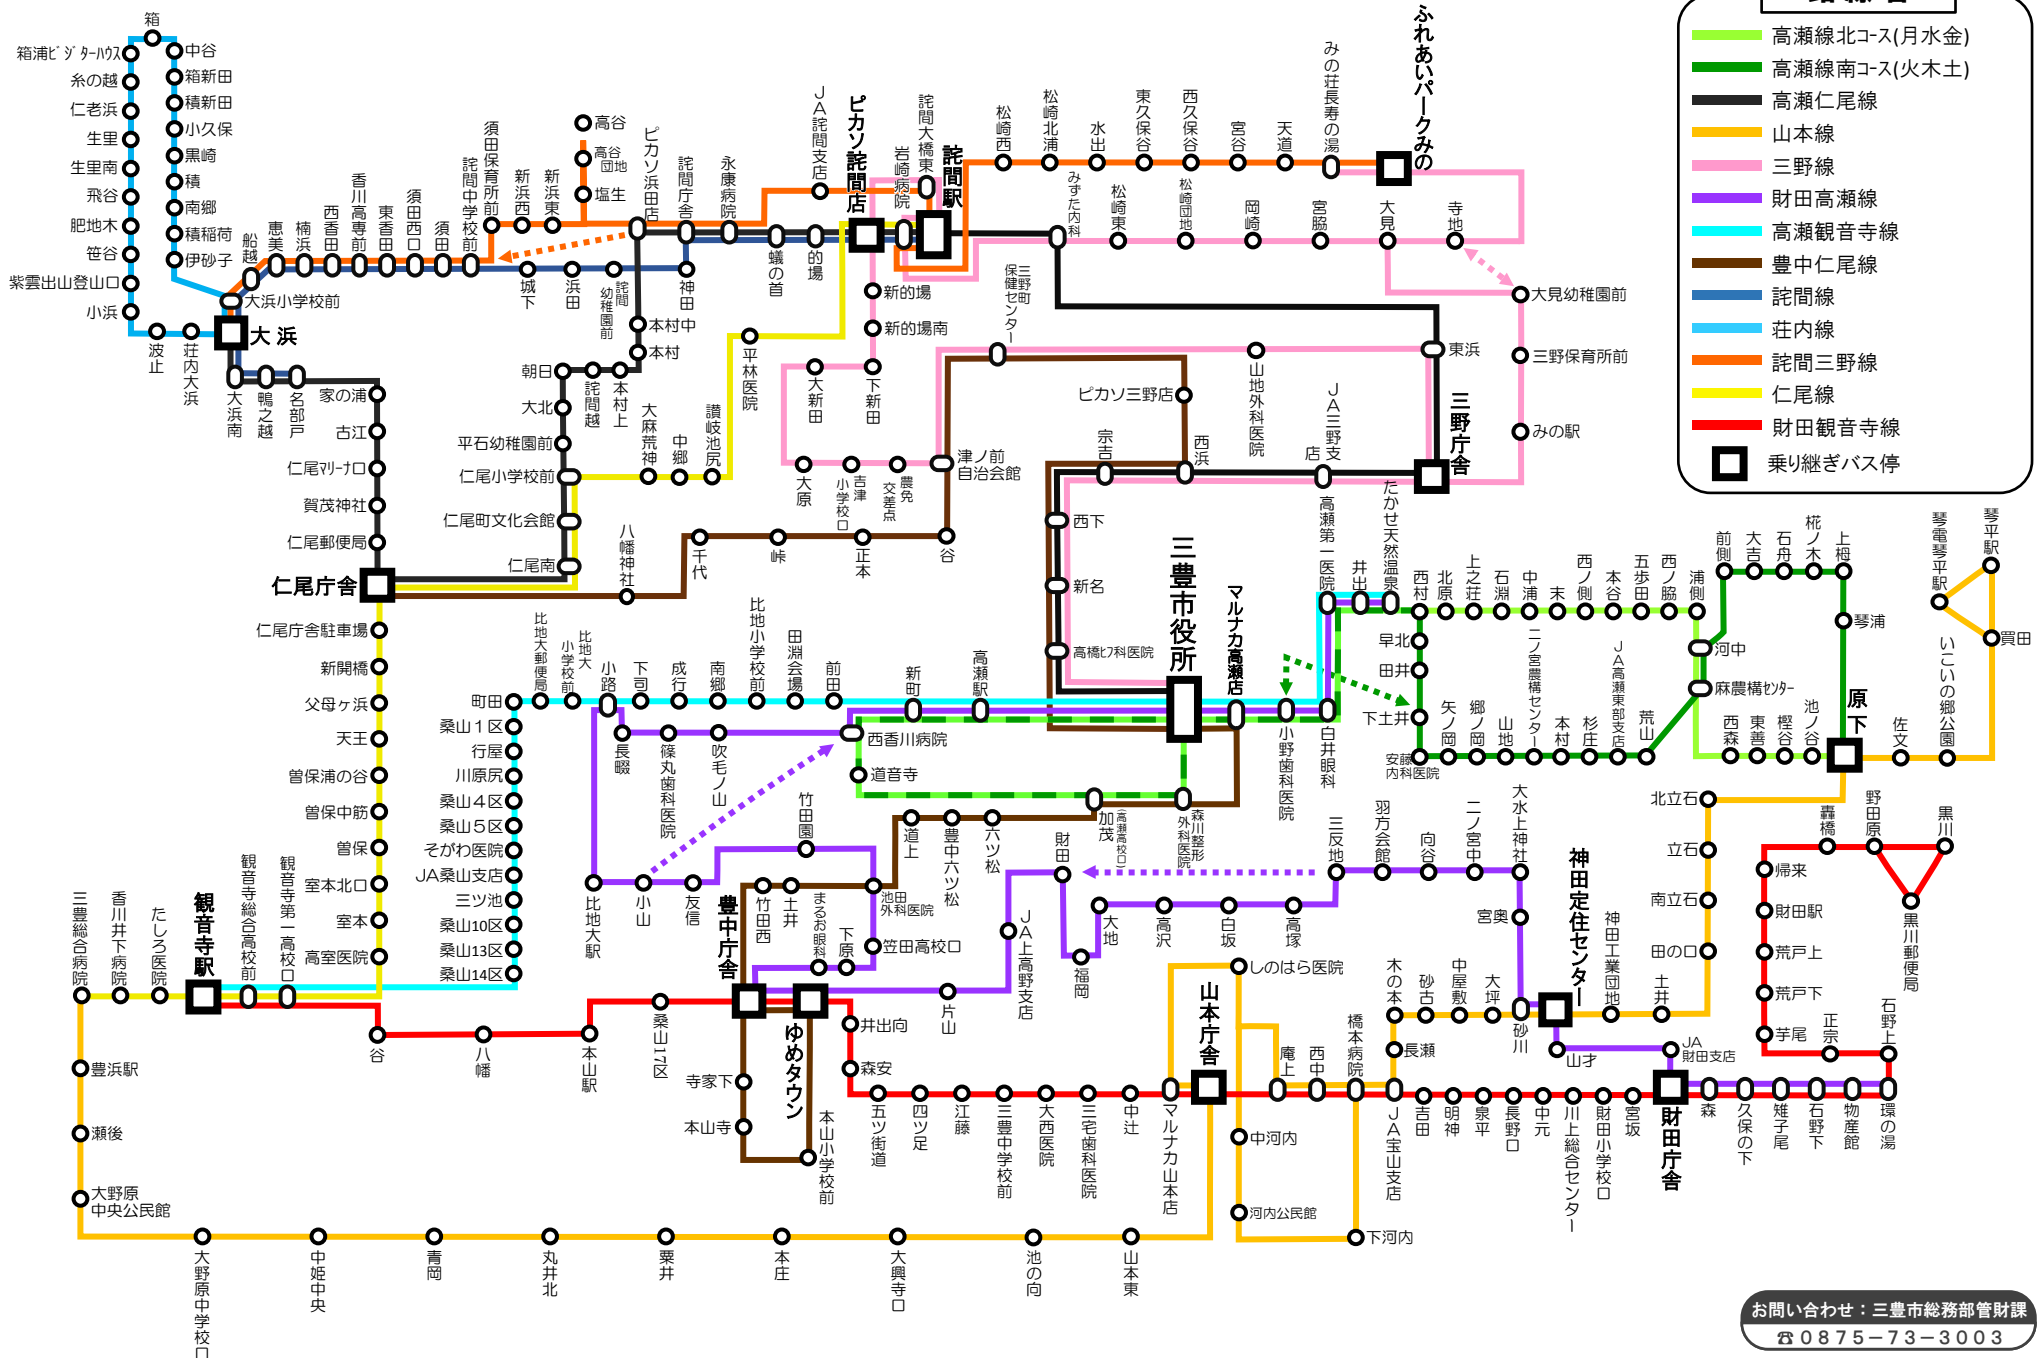

Mitoyo Community Bus Route Map

Key

- Takase Line North (MWF)
- Takase Line South (TTHS)
- Takase-Nio Line
- Yamamoto Line
- Mino Line
- Saita-Takase Line
- Takase-Kanonji Line
- Toyonaka-Nio Line
- Takuma Line
- Shonai Loop Line
- Takuma-Mino Line
- Nio Line
- Saita-Kanonji Line
- Connecting Bus Stop

三豊市コミュニティバス路線図

お問い合わせ：三豊市総務部管財課
☎ 0875-73-3003