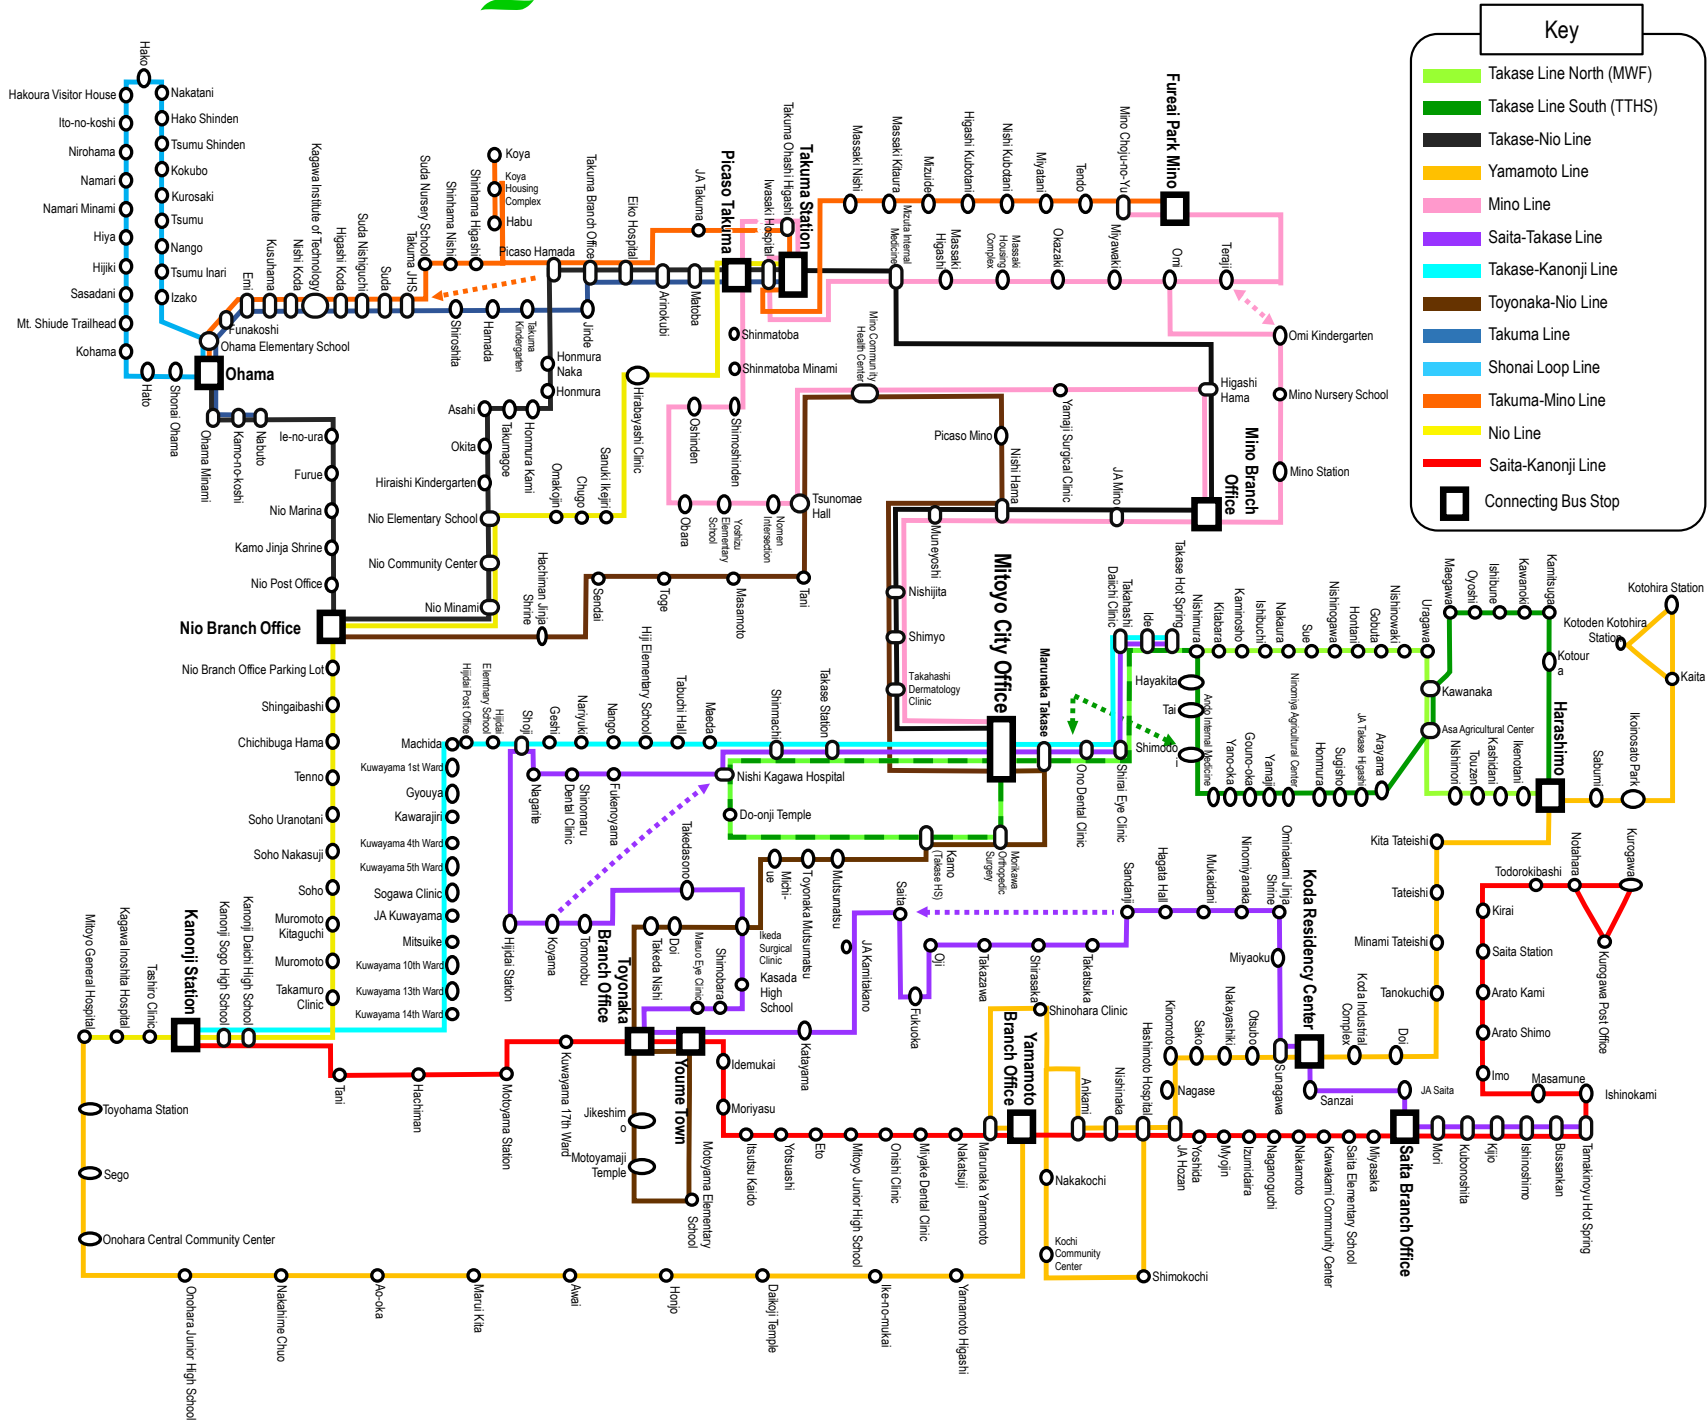

Mitoyo Community Bus Route Map

Key

- Takase Line North (MWF)
- Takase Line South (TTHS)
- Takase-Nio Line
- Yamamoto Line
- Mino Line
- Saita-Takase Line
- Takase-Kanonji Line
- Toyonaka-Nio Line
- Takuma Line
- Shonai Loop Line
- Takuma-Mino Line
- Nio Line
- Saita-Kanonji Line
- Connecting Bus Stop

三豊市コミュニティバス路線図

お問い合わせ：三豊市総務部管財課
☎ 0875-73-3003